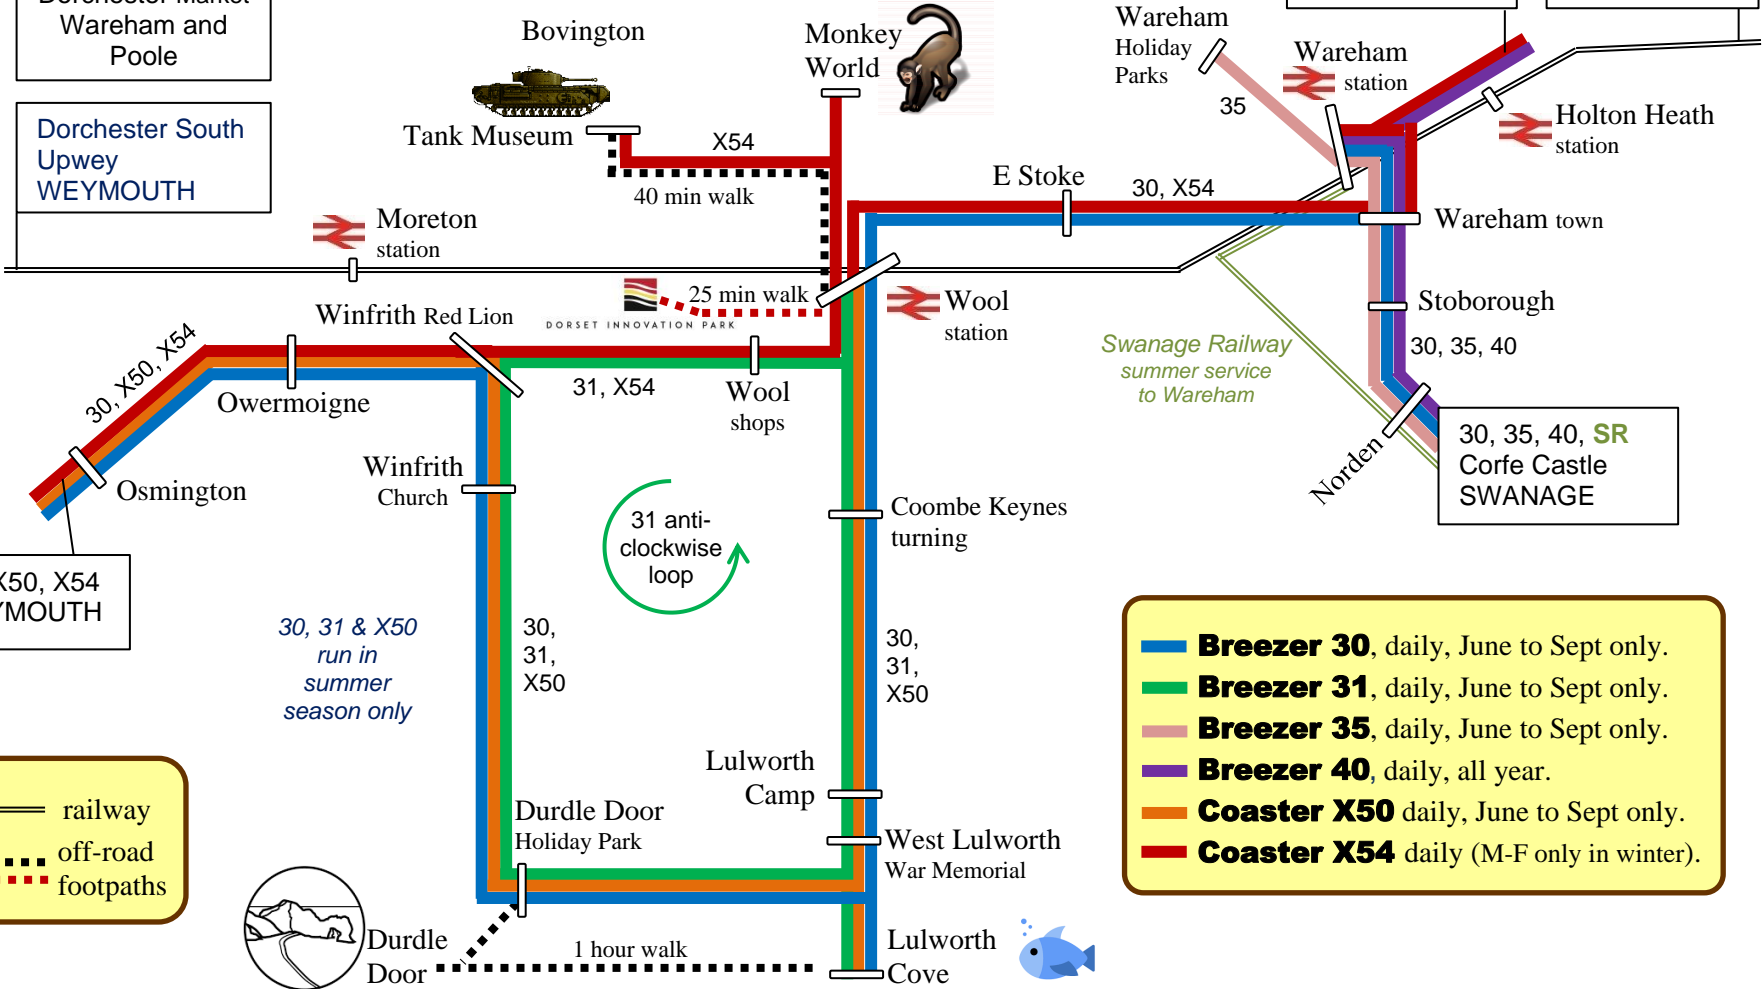

WOOL, BOVINGTON & LULWORTH BUS and RAIL MAP 2023-24

Not shown:
Weekly Ring & Ride services to
Dorchester Market
Wareham and
Poole

Dorchester South
Upwey
WEYMOUTH

40, X54
Lychett Minster
POOLE

Bournemouth
Southampton
LONDON

30, X50, X54
WEYMOUTH

30, 31 & X50
run in
summer
season only

30, 35, 40, SR
Corfe Castle
SWANAGE

- **Breezer 30**, daily, June to Sept only.
- **Breezer 31**, daily, June to Sept only.
- **Breezer 35**, daily, June to Sept only.
- **Breezer 40**, daily, all year.
- **Coaster X50** daily, June to Sept only.
- **Coaster X54** daily (M-F only in winter).

Jurassic Coast

Not all bus stops shown.