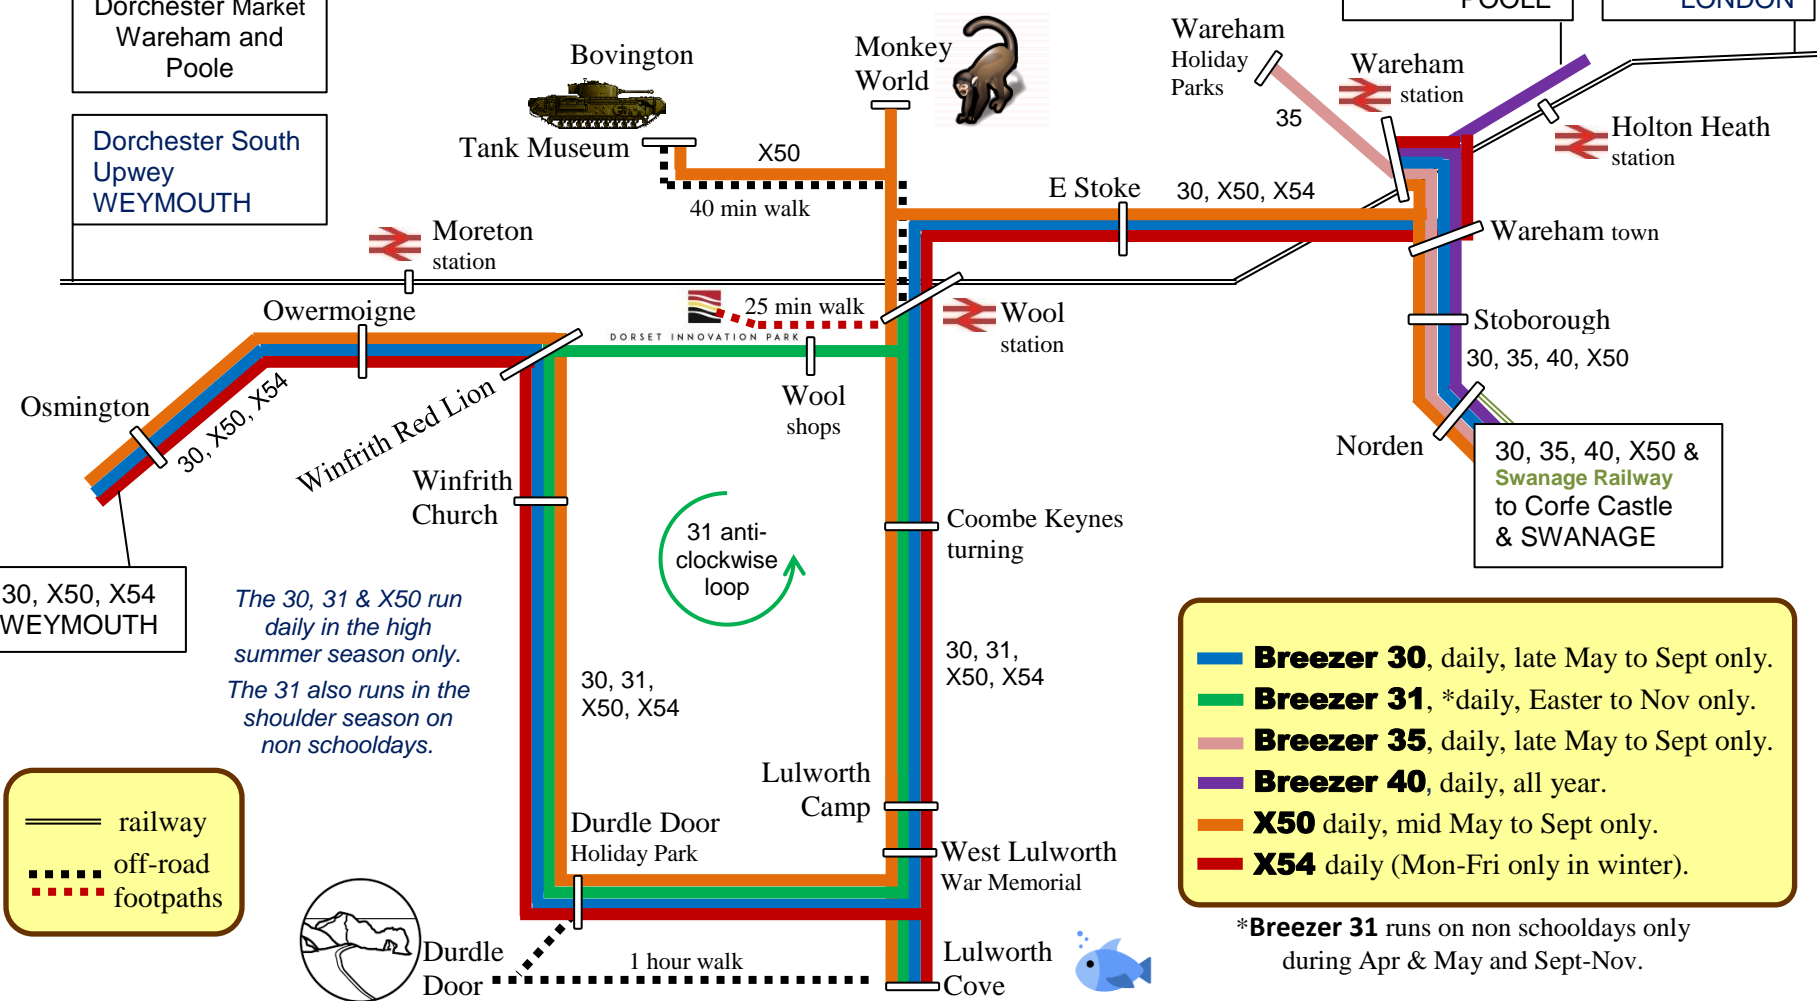

WOOL, BOVINGTON & LULWORTH BUS and RAIL MAP 2024

Not shown:
Weekly Ring & Ride services to Dorchester Market Wareham and Poole

Dorchester South Upwey WEYMOUTH

40 Lychett Minster POOLE

Bournemouth Southampton LONDON

30, X50, X54 WEYMOUTH

The 30, 31 & X50 run daily in the high summer season only. The 31 also runs in the shoulder season on non schooldays.

railway
 off-road
 footpaths

- **Breezer 30**, daily, late May to Sept only.
- **Breezer 31**, *daily, Easter to Nov only.
- **Breezer 35**, daily, late May to Sept only.
- **Breezer 40**, daily, all year.
- **X50** daily, mid May to Sept only.
- **X54** daily (Mon-Fri only in winter).

*Breezer 31 runs on non schooldays only during Apr & May and Sept-Nov.

Jurassic Coast

Not all bus stops shown.